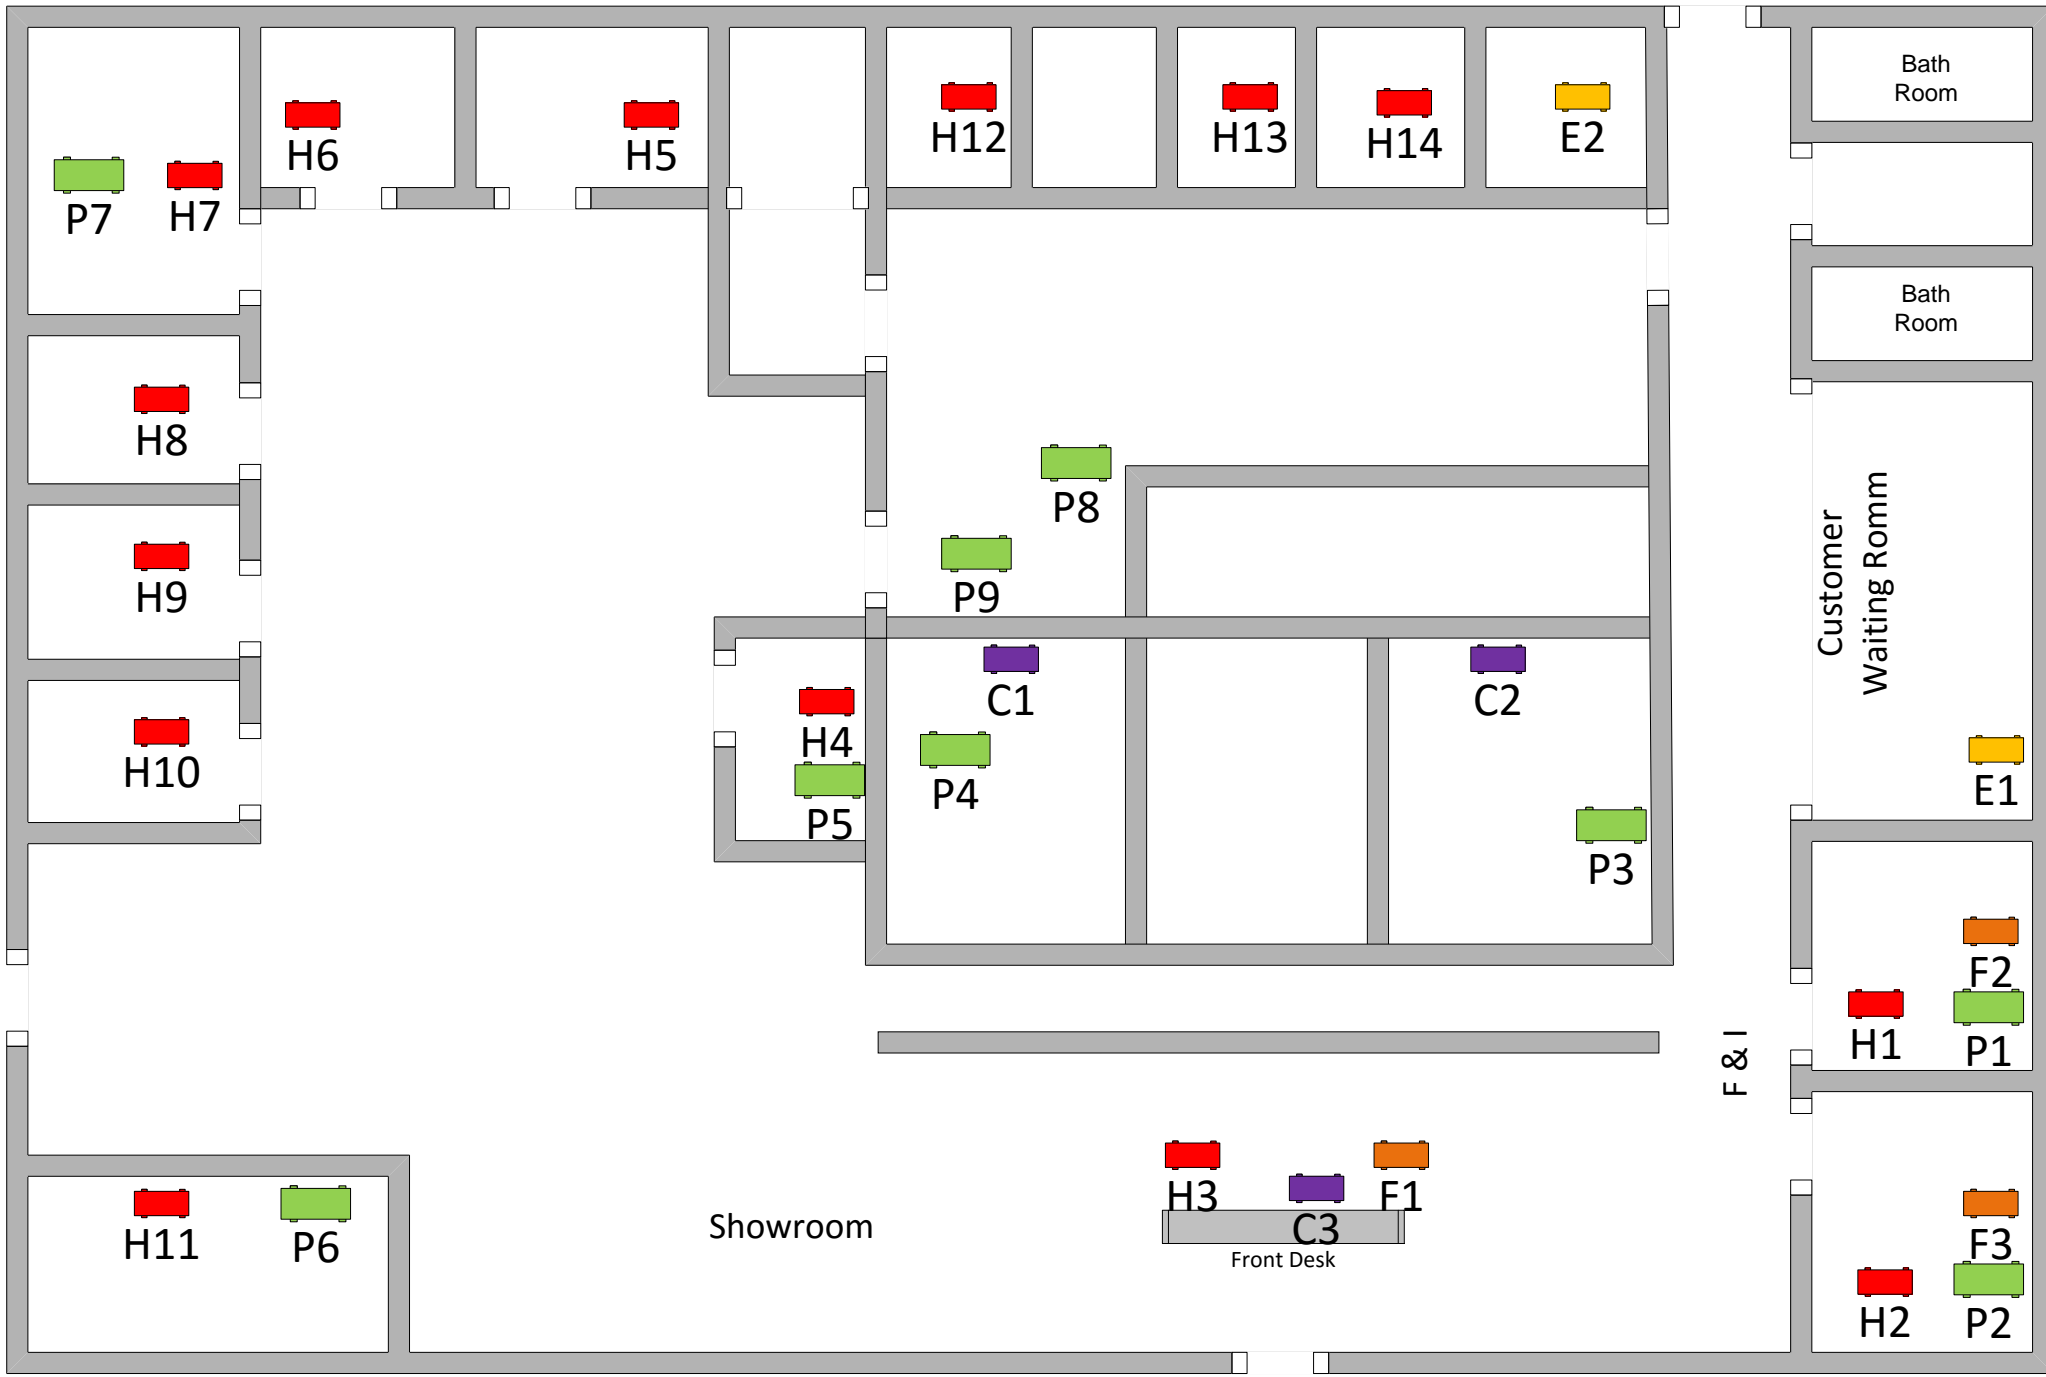

Estabrook Ford/Lincoln

New Cars